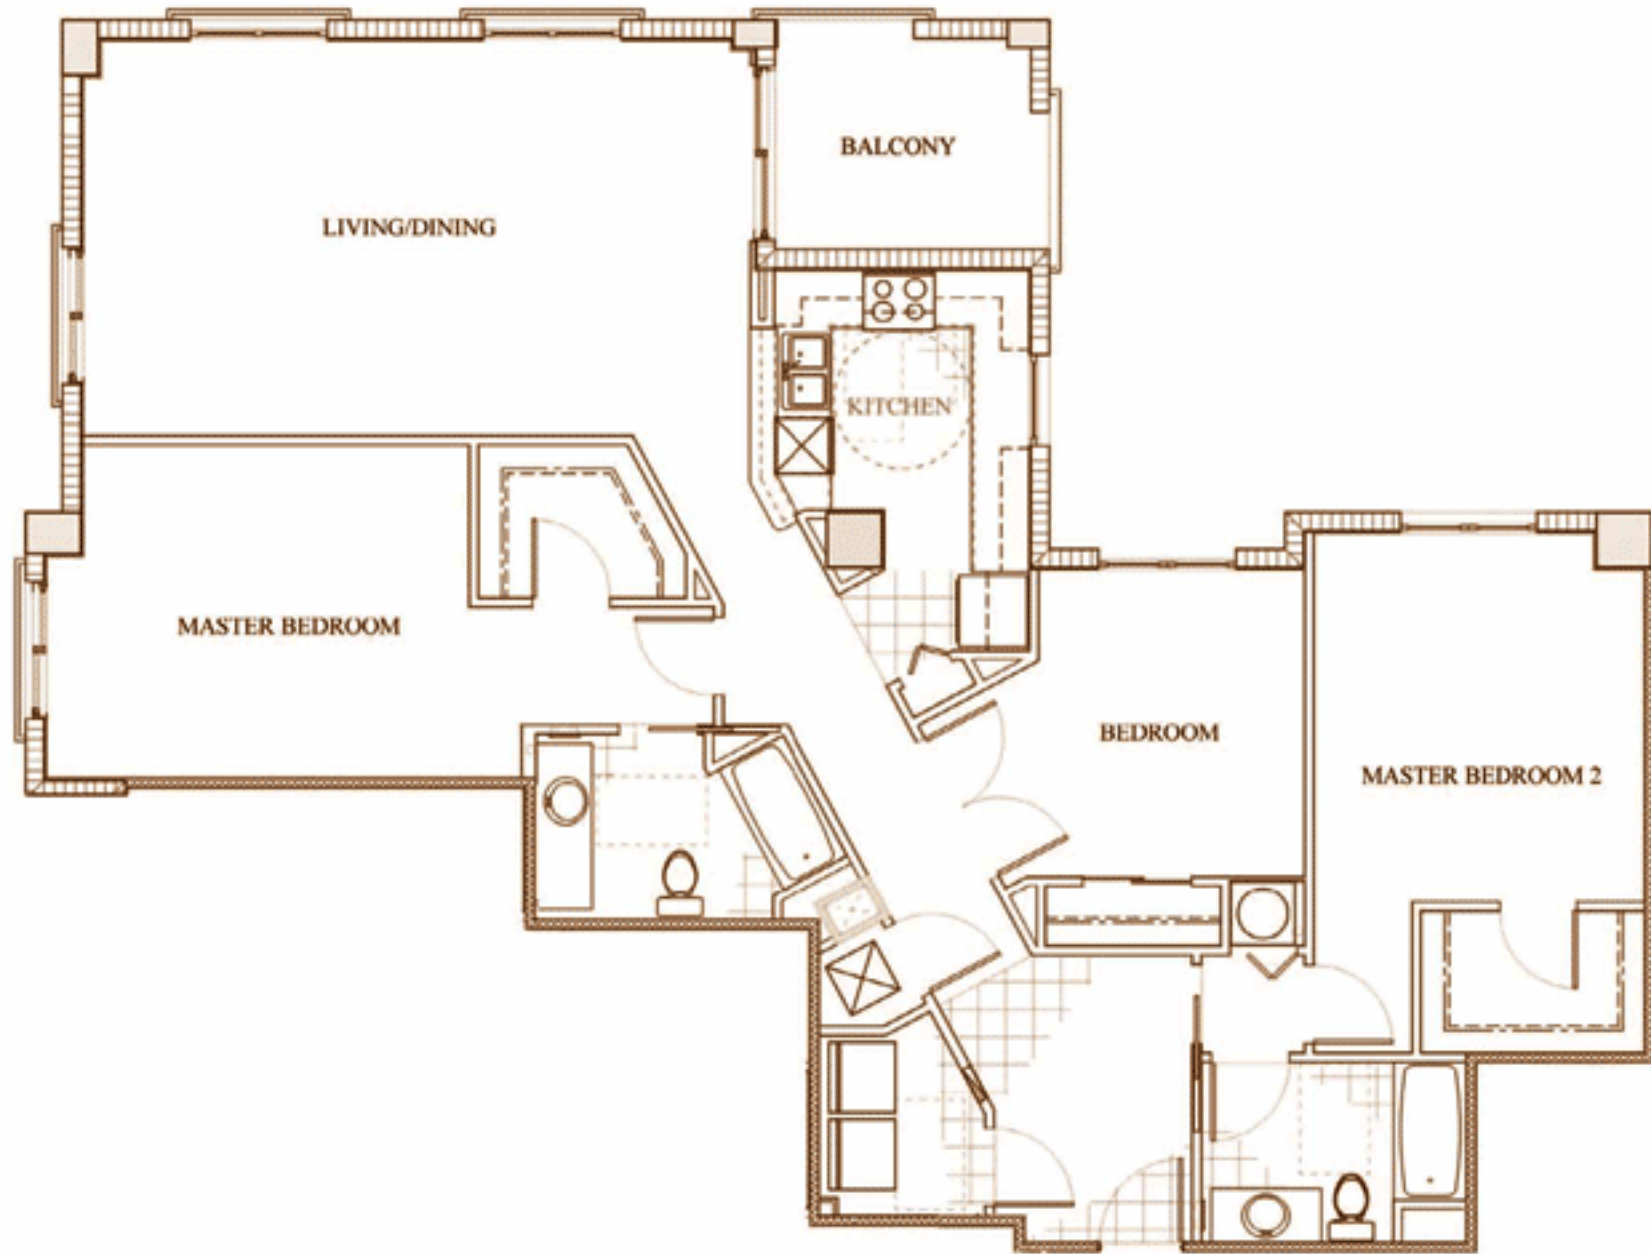

RESIDENCE

FIVE

AS SHOWN

3 BEDROOM
2 BATH

ENCLOSED AREA: 1,654 SQ FT
BALCONY: 83 SQ FT

RESIDENCE

SIXTEEN

MIRROR

ALL DIMENSIONS AND SQUARE FOOTAGE DISCLOSED ARE APPROXIMATE AND NO WARRANTY OR GUARANTY IS PROVIDED AS TO THE MEASUREMENT OF ANY UNIT.